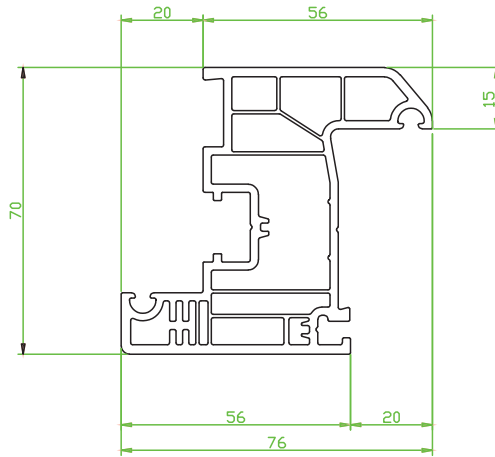

Gold - 70 - 02

Kanat Profili Kesit Detayı
Sash Drawing Details