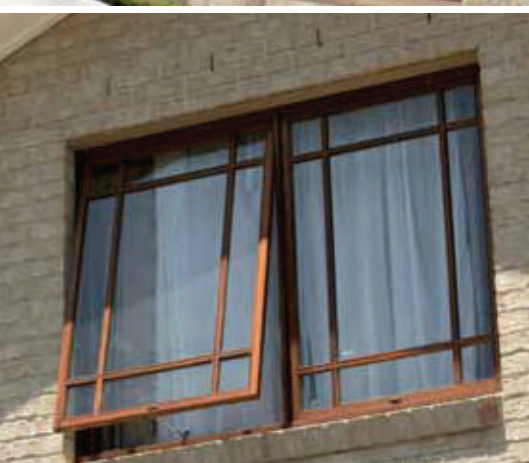

A bay window can be constructed from many combinations of standard Krauss windows. The most popular feature fixed panels combined with either awning, casement or double hung windows. Positioning of the operable windows will depend on your circumstances and functional requirements.

Please ask your sales consultant about our bay window options.

Casement/Fixed/Casement, with lowlite

Double hung/Fixed/Double hung

Fixed/Sliding/Fixed, with lowlite

## Curves, rakes and geometric shapes

Krauss curved windows are available as full, half and quarter circles, and as ellipses with and without upstands, in cedar and aluminium.

Raked windows are available with two or three parallel/perpendicular sides. With a variety of geometric shapes also available the opportunity for you to create your own unique design is almost limitless.

No matter which one you choose – curve, rake or geometric shape – they can be used as a free standing window to create a unique visual element or to complement the building design, or they can be attached to one of our standard windows to create an arched hi-lite.